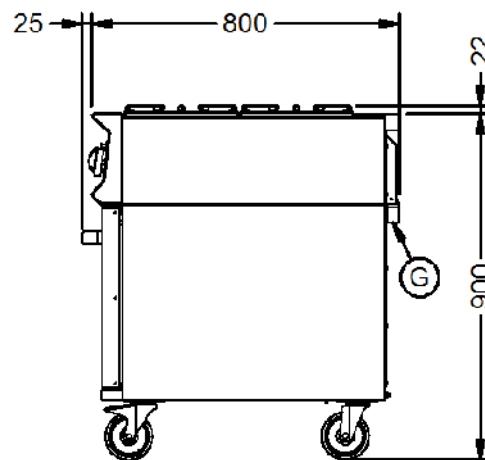

Unit Height (External) mm	920
Unit Width (External) mm	900
Unit Depth (External) mm	800
Height (Internal) mm	405
Width (Internal) mm	715
Depth (Internal) mm	530
Shelf Dimensions Width mm	710
Shelf Dimensions Depth mm	512
Hob Dimensions mm	300 x 300
Net Weight Kg	136.4

Shipping

Packed Weight Kg	149
Packed Height cm	107
Packed Width cm	100
Packed Depth cm	85

Available Accessories

Available Accessories

OA8902

SPLASHBACK/SHELF - OG8002

Technical Picture

Lincat Limited